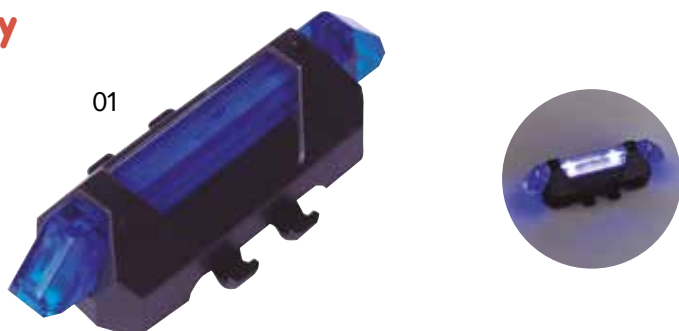

REF/O756 LINTERNA

Magnífica linterna metal, con fluorescente , 4 formatos de luces diferentes + linterna blanca carga en puerto de usb, sin pilas

Magnificent metal flashlight, with fluorescent, 4 different light formats + white flashlight charging in usb port, no batteries

Medida/Size Art. 9,5 x 3 x 2,3 cm- Medida/Size Logo: 3,5 x 1,2 cm

01

02

06

REF/O741 LINTERNA

Linterna de bicicleta, con tres formas de luz, destellos, luz corrida y fija en tres colores azul, rojo y blanco cable cargador y correa

Bicycle torch, with three forms of light, flashes, light and fixed in three colors blue, red and white cable charger and strap

Medida/Size Art. 7,5 x 2,3 x 2 cm - Medida/Size Logo: 1,5 x 0,5 cm

REF/O727 LINTERNA

Linterna multi luz, con cable de carga batería litium 3 luces distintas rafaga, intensa, luz nocturna con caja para guardar

Multi light flashlight, with lithium battery charging cable 3 different lights burst, intense, night light with storage box

Medida/Size Art. 8,5 x 2 cm - Medida/Size Logo: 3,5 x 1 cm

REF/O742 LINTERNA

Linterna metálica en forma de boligrafo cabezal extensible pila no incluida

Metal flashlight in the form of a pen, expandable head, battery not included

Medida/Size Art. 12,5 x 1,4 cm - Medida/Size Logo: 3 x 0,4 cm