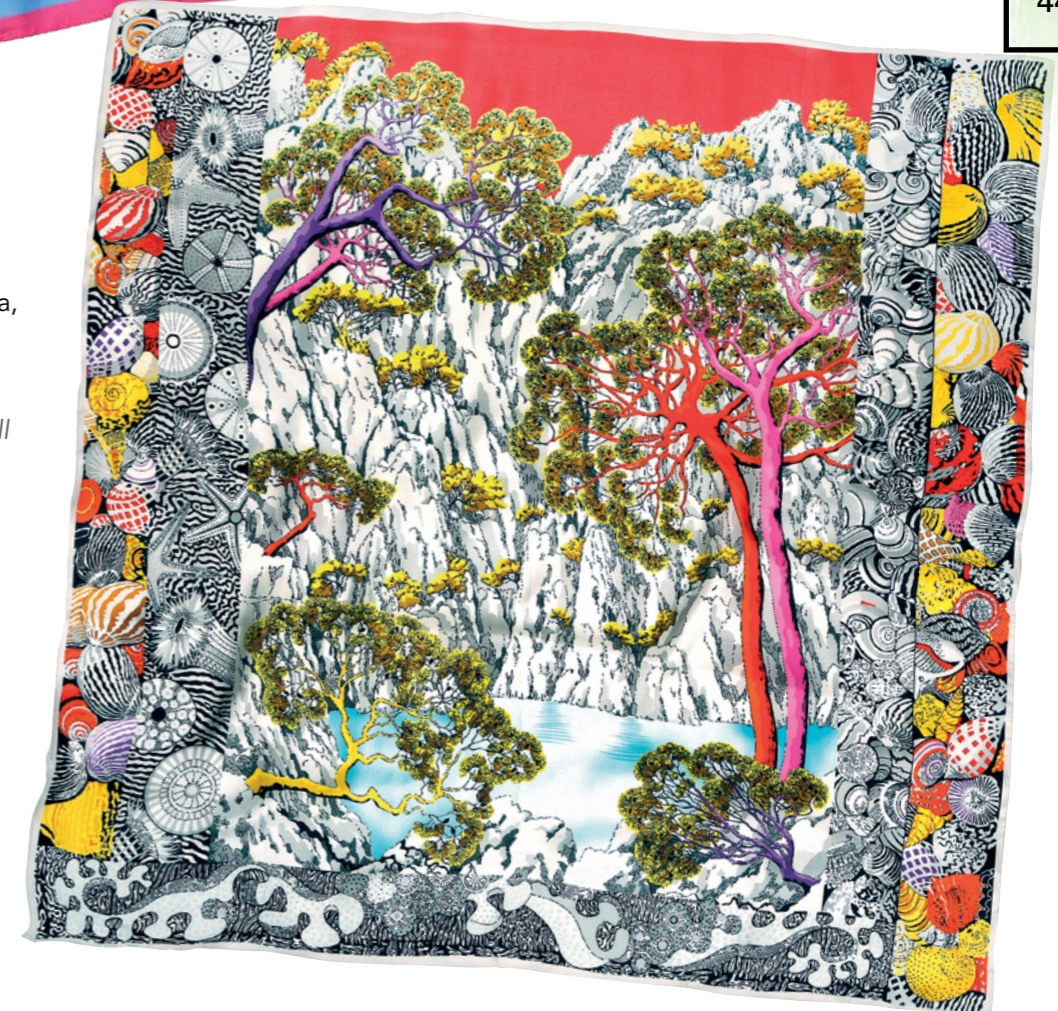

100% Silk printed scarf, twill 14 mommies, european silk high quality, new collection

1 - 100 uds	40.80€
101 - 250	40.60€
251 - 500	40.40€
501 - 1000	40.20€
1001 - 5000	40.00€
< 5000	39.80€

NEW

PS30053

PAÑUELOS